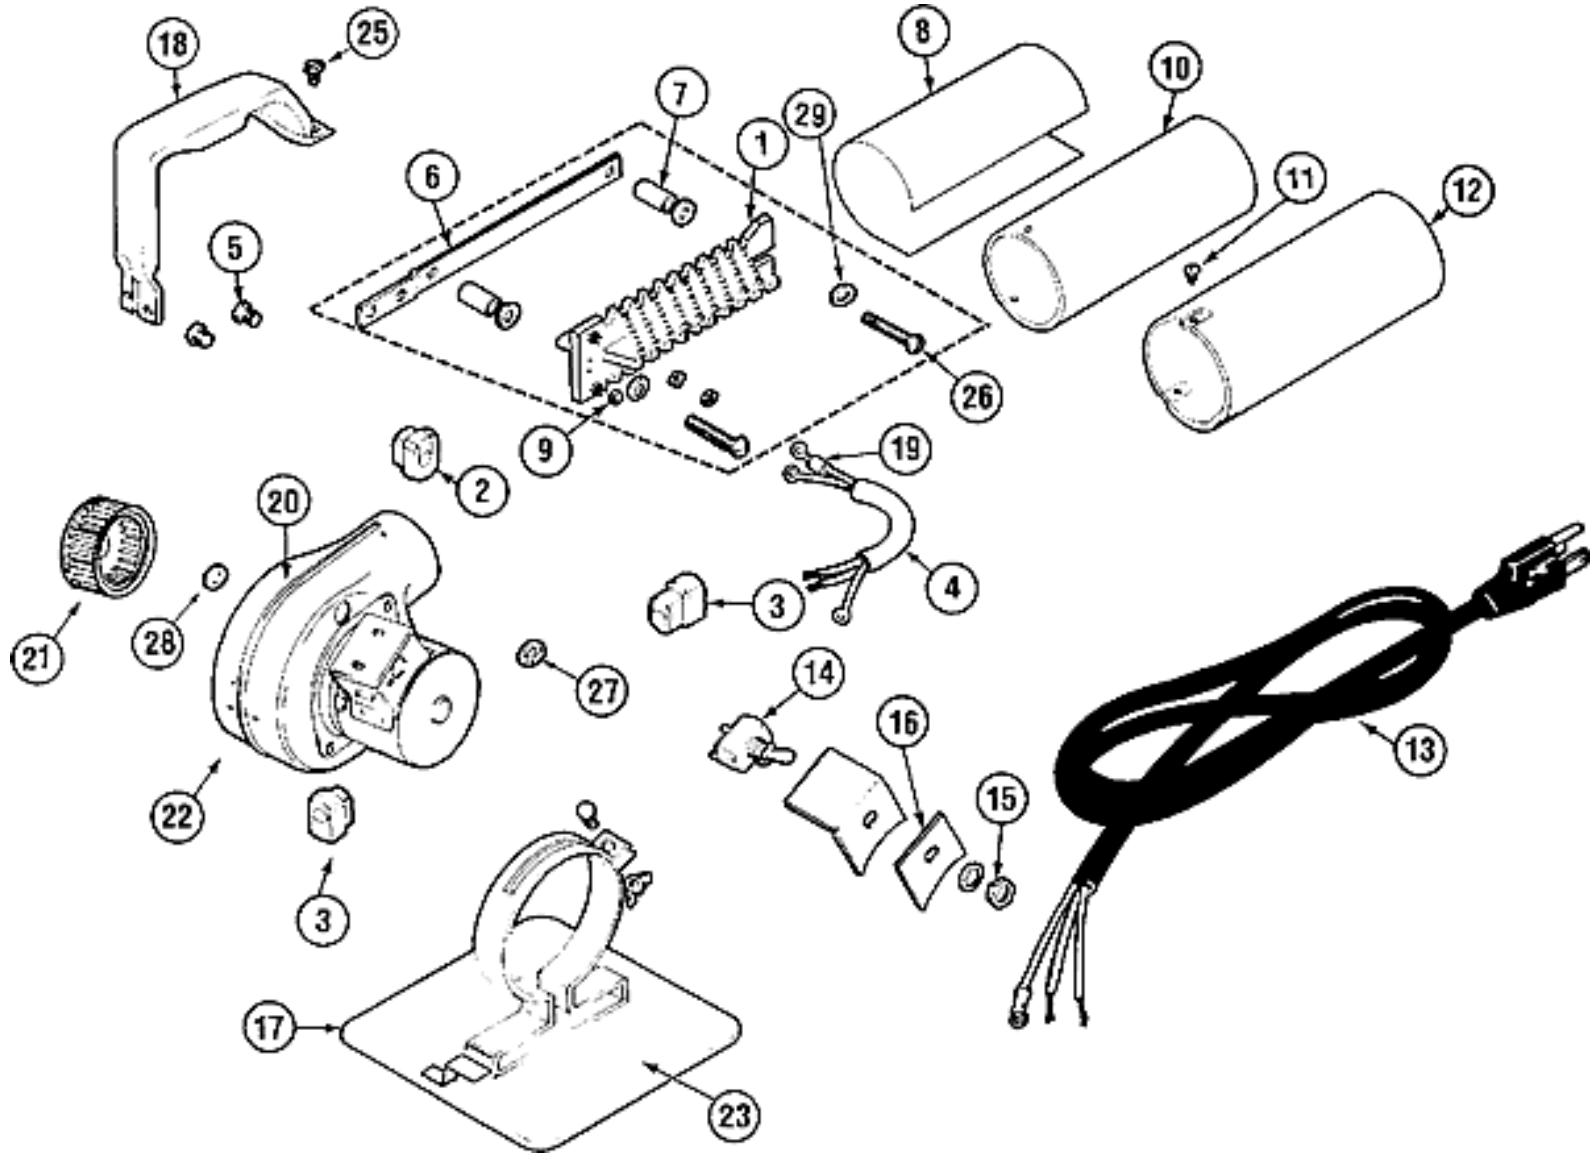

REPLACEMENT PARTS SERVICE

Call 1-800-323-0620 for Fast Service

MASTERFLOW HEAT BLOWER REPLACEMENT PARTS

ITEM NO.	UPC NO.	Model NO.	DESCRIPTION
2	35164	GRT-019	Strain Relief, Blower Housing
3	35165	GRT-023	Strain Relief, Switch Housing
4	35088	805	Lead Wire, With Thermal Fuse (Switch to Element)
1	35089	815	Element, AH-301
1	35090	816*	Element, AH-302

5	35091	823	Screw, Element Bracket Mounting (Kit of 2)
6	35092	824	Bracket Bar, AH-301
6	35093	825	Bracket Bar, AH-501 AH-751
7	35094	826	Spacer, Bracket, AH-301 (Kit of 2)
8	35095	827	Mica, AH-501 AH-751
9	35096	833	Nut, Element Wire Mounting (Kit of 2)
10	35097	836	Nozzle, AH-301
10	35098	837	Nozzle, AH-501 AH-751
11	35099	838	Screw, Nozzle (Kit of 3)
12	35100	839	Shield, AH-501 AH-751
13	35101	842	Cordset, 120V, AH-301 AH-501
13	35102	843	Cordset, 220V, USA
14	35103	845	Switch
15	35104	846	Nut, Switch (Furnished With Switch)
16	35105	847	Switch Plate
17	20108	20108	Stand, Adjustable
1	30310	30310	Element, AH-501
1	30311	30311*	Element, AH-502
1	30312	30312	Element, AH-751
1	30313	30313*	Element, AH-752
13	35229	35229*	Cordset, 220V, European
13	35230	35230*	Cordset, 240V, Australian
18	50737	50737	Handle
13	50924	50924	Cordset, 120V, AH-501C & AH-751
19	50927	50927	Thermal Fuse, With Terminal & Shrink Sleeve
20	50977	50977	Label, Warning (All Models)
21	50989	50989	Blower Wheel, Metal
22	51008	51008	Motor, Blower Assembly, 120V
22	51009	51009*	Motor, Blower Assembly, 220V
12	51207	51207	Shield, AH-301
8	51376	51376	Mica, AH-301
23	51411	51411	Label, Warning (All Models)

7	51535	51535	Spacer, Bracket, AH-501 & AH-751 (Kit of 2)
25	56003	56003	Screw, Handle (Kit of 4)
26	56012	56012	Screw, Bracket, AH-301, AH-501, AH-751 (Kit of 2)
27	56021	56021	Nut, Elastic Stop
28	56075	56075	Lockwasher (Under 1 Cover Screw)
29	60066	60066	Washer, Bracket (All Models) (Kit of 4)
* 220 / 240 Volt Models Only			